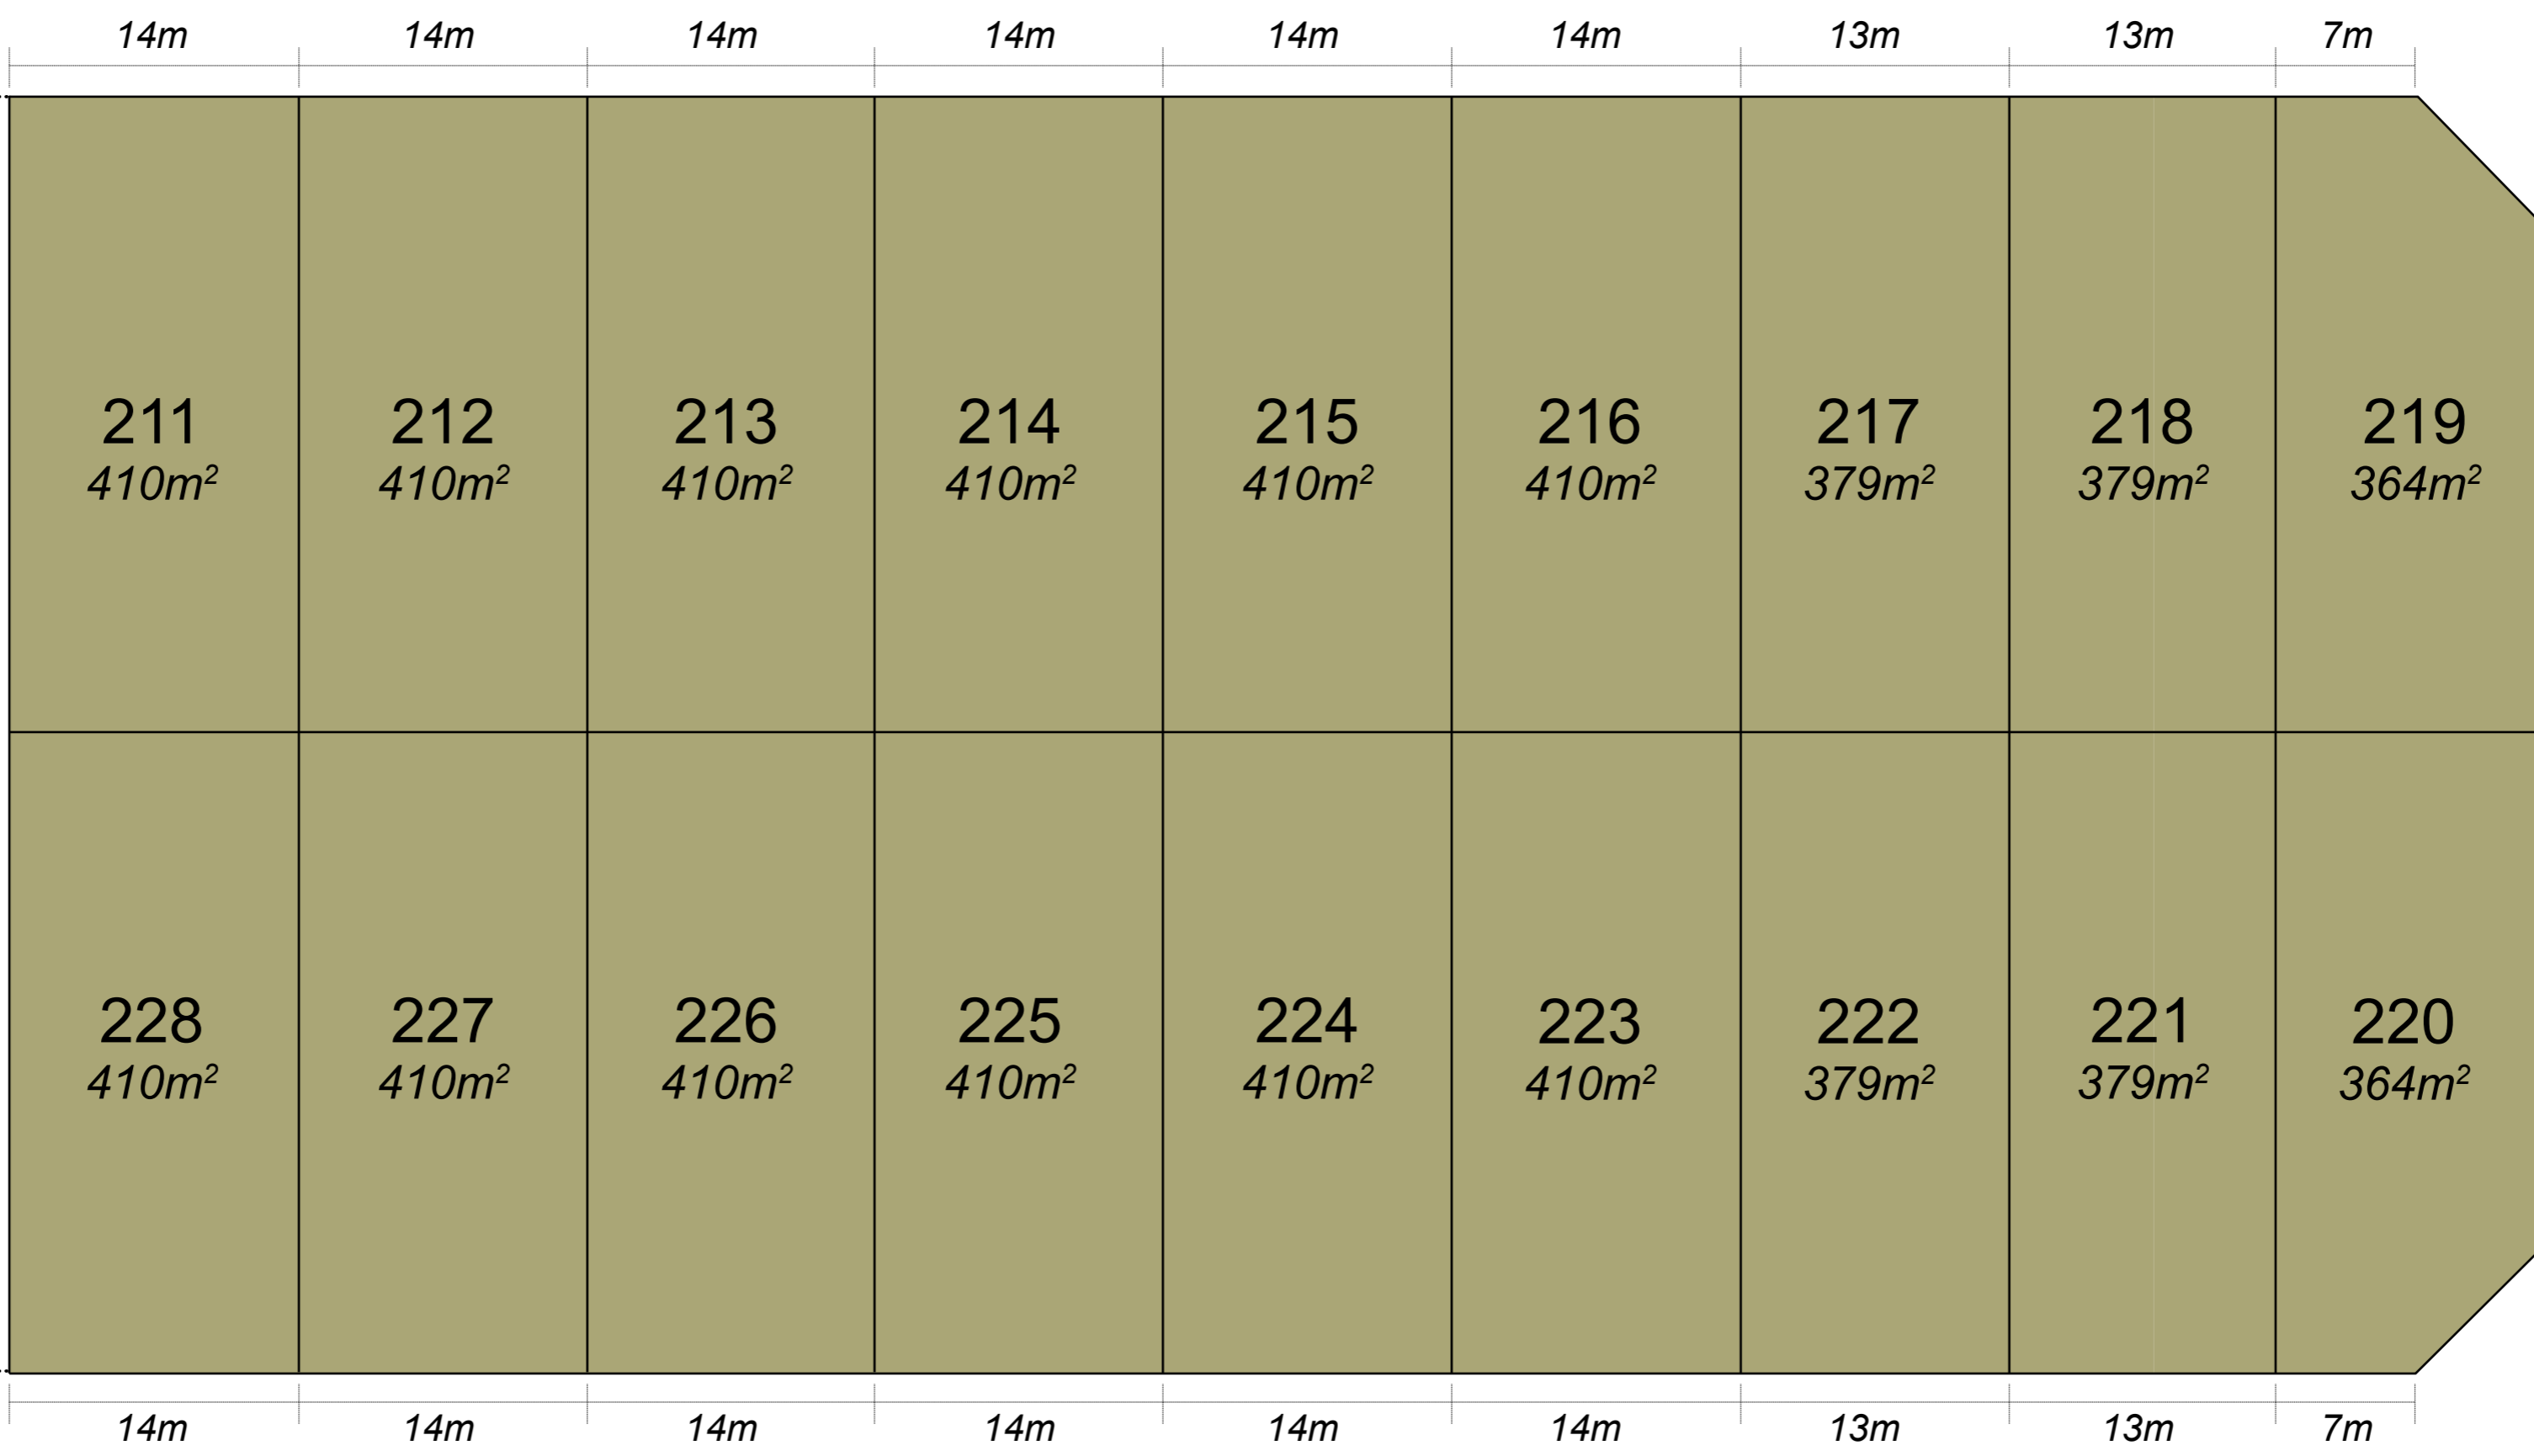

RANGEVIEW ROAD

FUTURE DEVELOPMENT

LIMESTONE VIEW

TEMPORARY ACCESS ROAD (FUTURE DEVELOPMENT)

STRAWBERRY RISE

FUTURE DEVELOPMENT

KINGSWAY